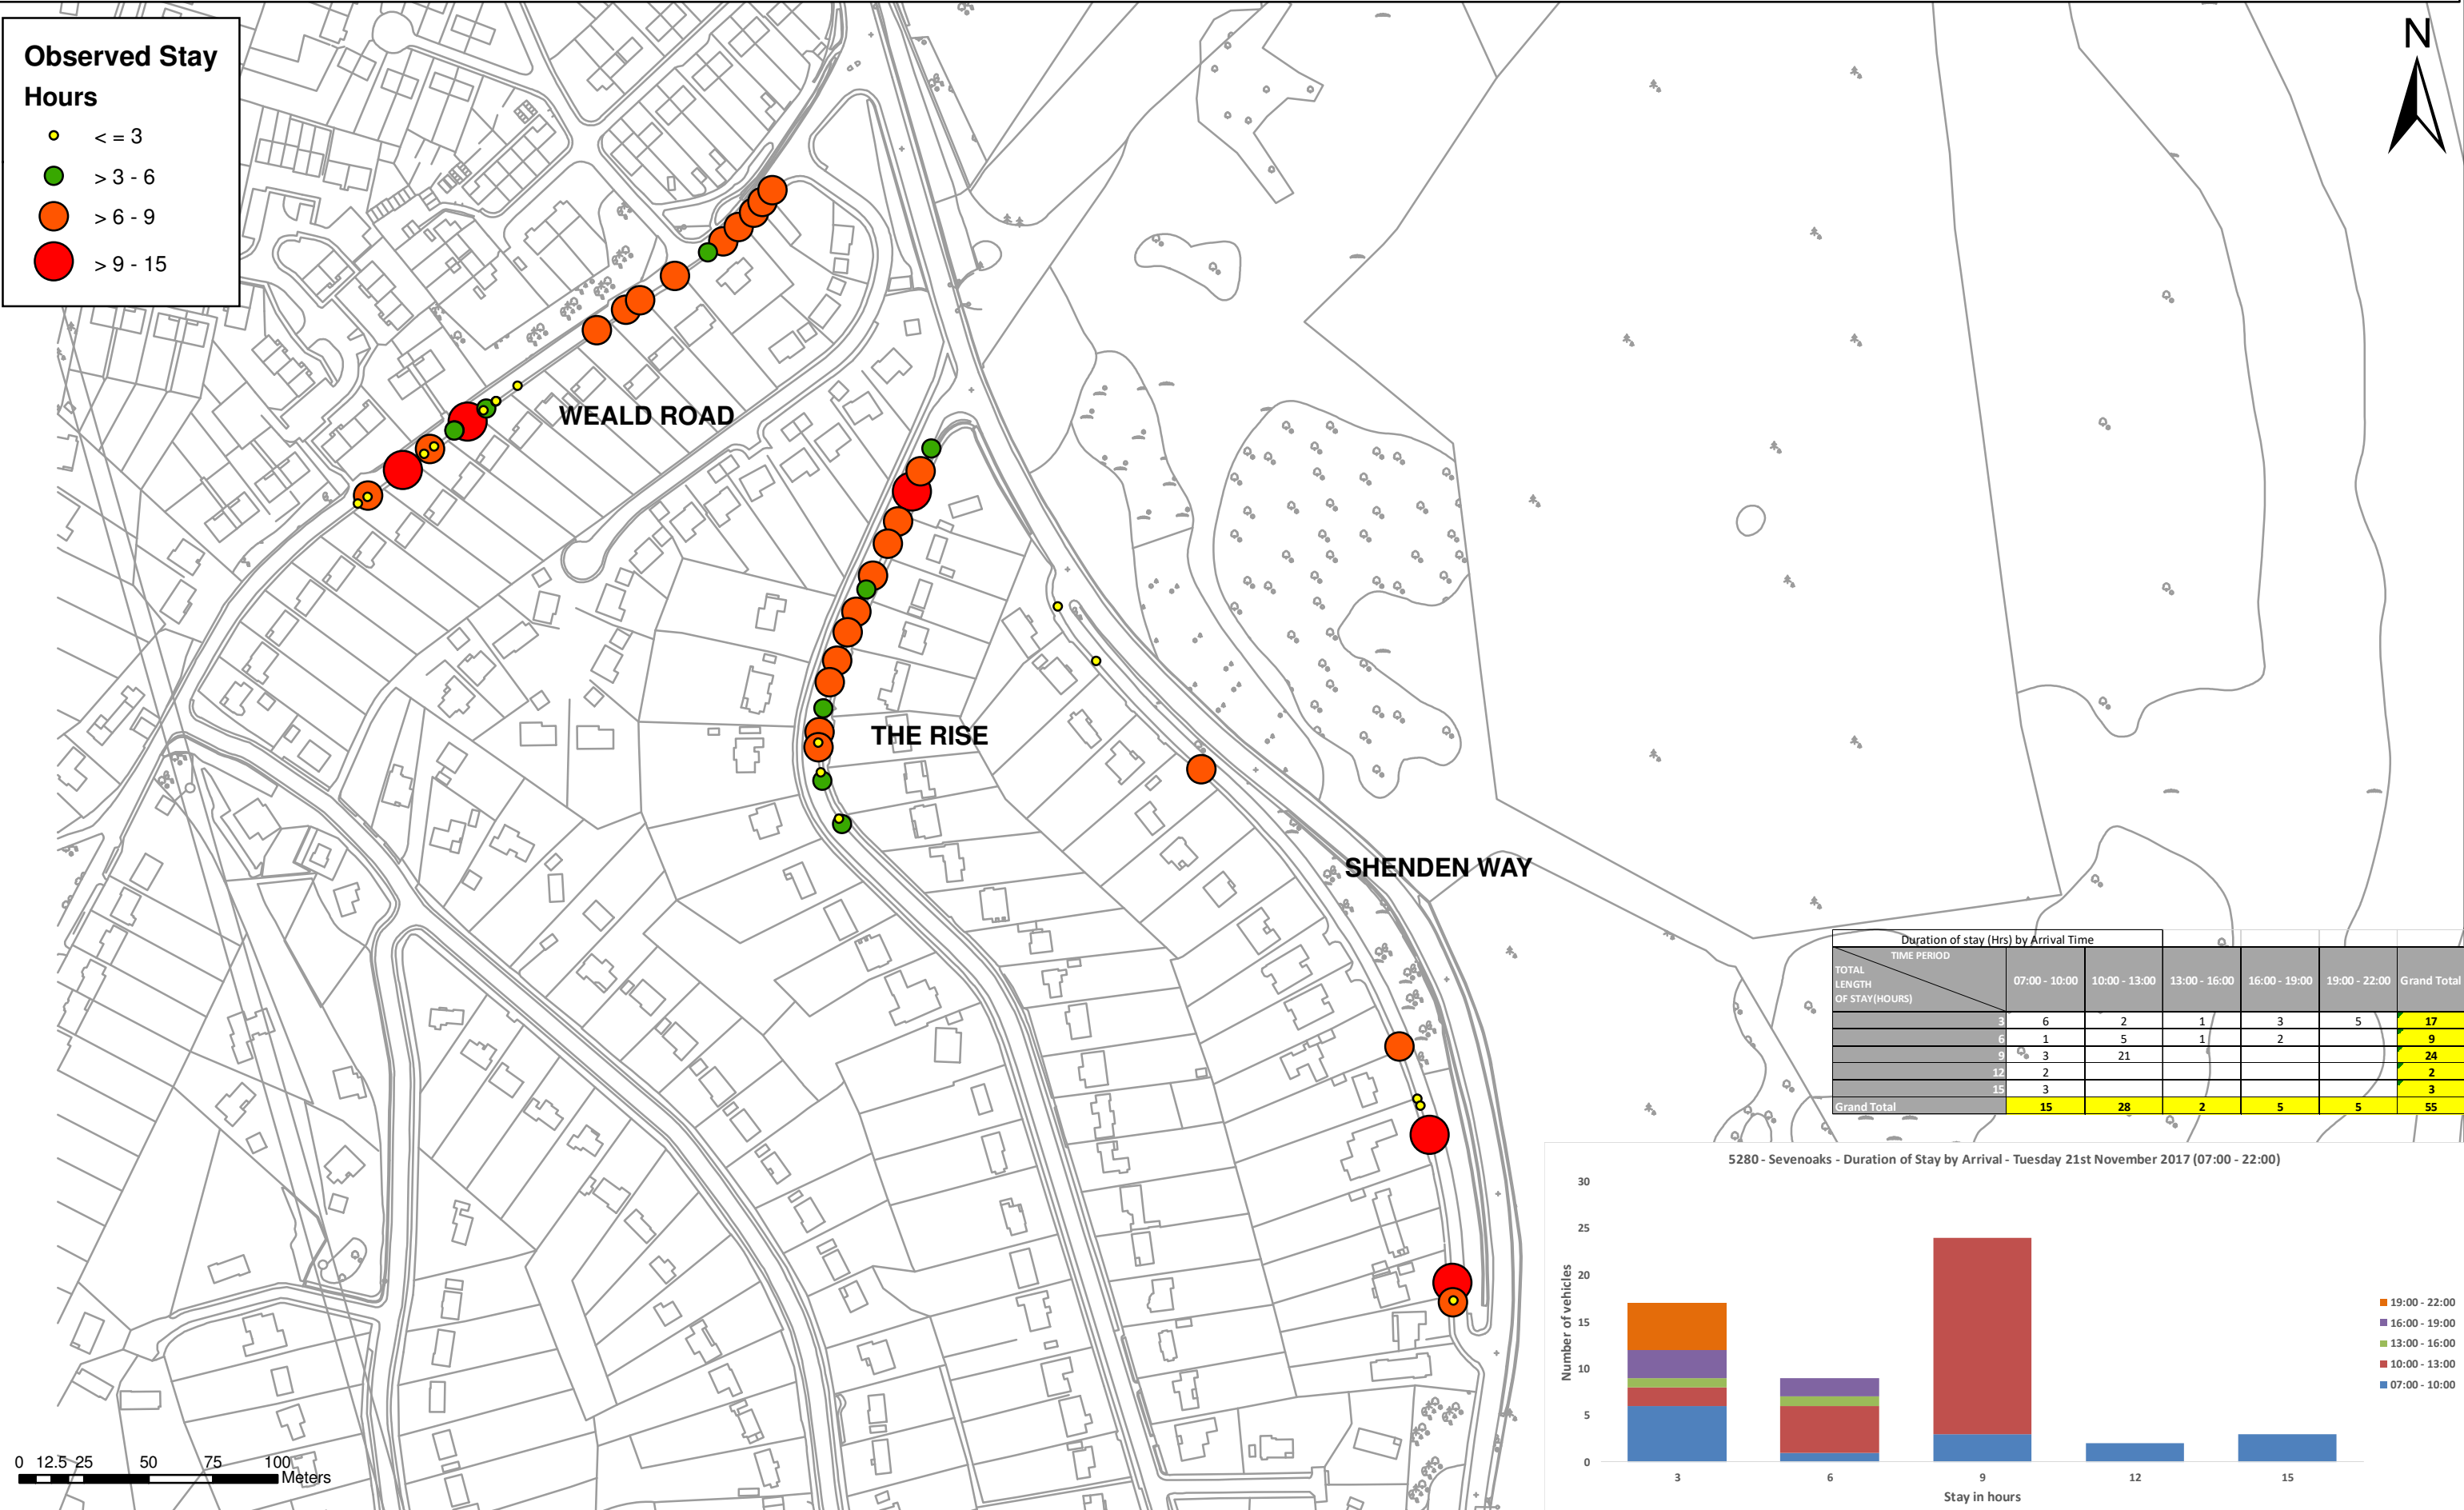

5280 - Sevenoaks Parking Survey, Tuesday 21st November 2017 (07:00 - 22:00)

Duration of Stay

Duration of stay (Hrs) by Arrival Time						
TIME PERIOD	07:00 - 10:00	10:00 - 13:00	13:00 - 16:00	16:00 - 19:00	19:00 - 22:00	Grand Total
TOTAL LENGTH OF STAY(HOURS)						
3	6	2	1	3	5	17
6	1	5	1	2		9
9	3	21				24
12	2					2
15	3					3
Grand Total	15	28	2	5	5	55