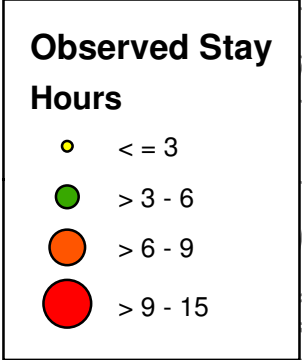

5280 - Sevenoaks Parking Survey, Tuesday 21st November 2017 (07:00 - 22:00)

Duration of Stay

Duration of stay (Hrs) by Arrival Time						
TIME PERIOD	07:00 - 10:00	10:00 - 13:00	13:00 - 16:00	16:00 - 19:00	19:00 - 22:00	Grand Total
TOTAL LENGTH OF STAY(HOURS)						
3	6	2	1	3	5	17
6	1	5	1	2		9
9	3	21				24
12	2					2
15	3					3
Grand Total	15	28	2	5	5	55